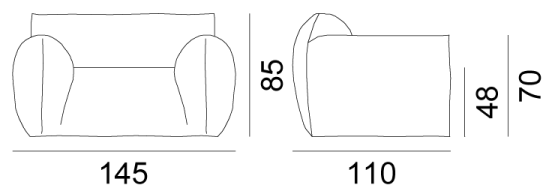

GERVASONI™

Nuvola 09

collezione: **Nuvola / Armchairs**
designer: **Paola Navone**

Lounge chair, multilayer and solid wood frame, upholstered with differentiated density polyurethane foam covered by a goose down and polyester fibre quilting, removable covers.