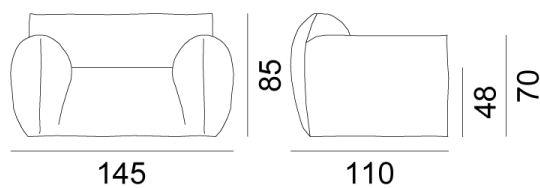

## Nuvola 09

collezione: **Nuvola / Armchairs**

designer: **Paola Navone**

Lounge chair, multilayer and solid wood frame, upholstered with differentiated density polyurethane foam covered by a goose down and polyester fibre quilting, removable covers.