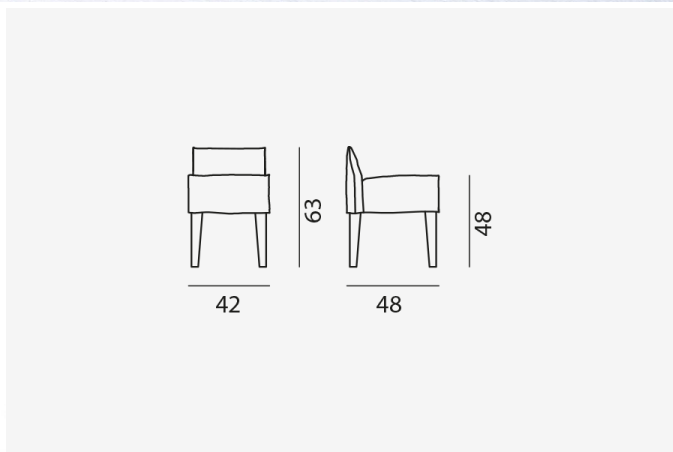

GERVASONI™

UP 23

collezione: **Up / Chairs**
designer: **Paola Navone**

Chair, upholstery with polyurethane foam, removable cover. Feet in natural lacquered American walnut or white, grey, air force blue, black lacquered beech.