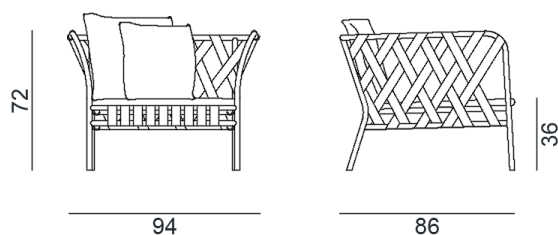

GERVASONI™

InOut 851

collezione: **Gervasoni Outdoor / Armchairs**

designer: **Paola Navone**

Armchair, matt white, grey or sage lacquered aluminium tubular frame, woven with blue, black or grey elastic belts. Cushions with removal covers.