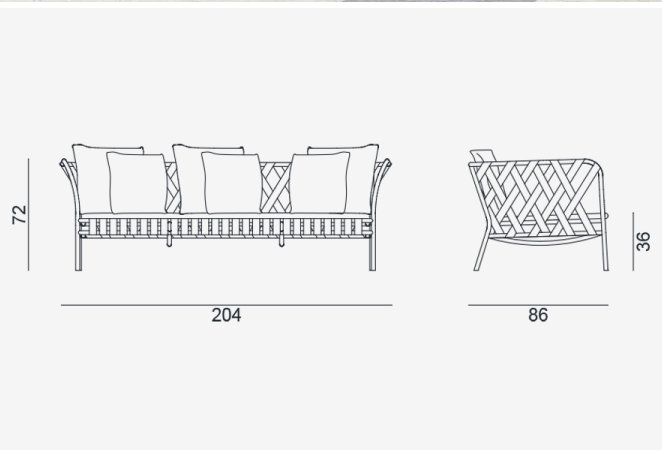

GERVASONI™

InOut 853

collezione: **Gervasoni Outdoor / Sofas**

designer: **Paola Navone**

Sofa, matt white, grey or sage lacquered aluminium tubular frame, woven with blue, black or grey elastic belts. Cushions with removal covers.