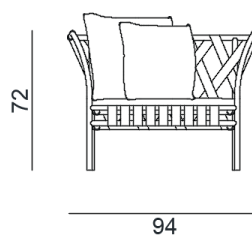

## InOut 851

collezione: **Gervasoni Outdoor / ???**

designer: **Paola Navone**

Armchair, matt white, grey or sage lacquered aluminium tubular frame, woven with blue, black or grey elastic belts. Cushions with removal covers.