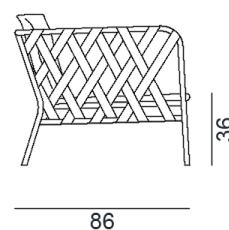

## InOut 851

collezione: **Gervasoni Outdoor / ???**

designer: **Paola Navone**

Armchair, matt white, grey or sage lacquered aluminium tubular frame, woven with blue, black or grey elastic belts. Cushions with removal covers.