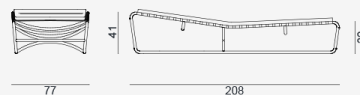

GERVASONI™

InOut 884

collezione: **Gervasoni Outdoor** / ?

designer: **Paola Navone**

Day-bed, matt white, grey or sage lacquered aluminium tubular frame woven with blue, black or grey elastic belts. Mattress 190x65 cm with removable cover.