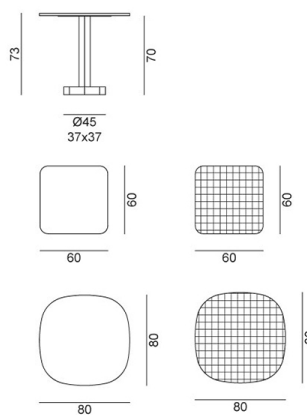

GERVASONI™

InOut 848

collezione: **Gervasoni Outdoor / Tables**

designer: **Paola Navone**

Table, matt white, grey or sage lacquered steel tubular central leg and base. Top in white Carrara marble, in grey porcelain stoneware or in mosaic texture concrete.