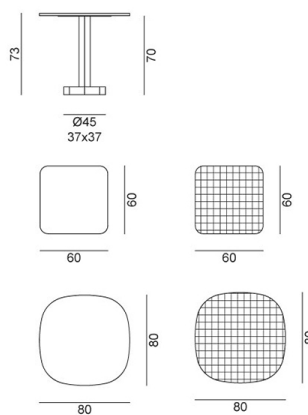

GERVASONI™

InOut 848

collezione: **Gervasoni Outdoor / ???**

designer: **Paola Navone**

Table, matt white, grey or sage lacquered steel tubular central leg and base. Top in white Carrara marble, in grey porcelain stoneware or in mosaic texture concrete.