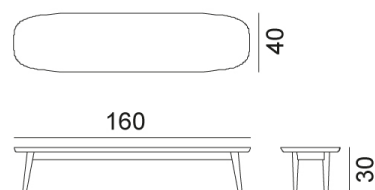

GERVASONI™

Brick 248 / 248 R

collezione: **Brick / Coffee tables**

designer: **Paola Navone**

Oval coffee table, frame in walnut or oak. Top in walnut/oak, solid or veneer, in white Carrara marble. Available wood finishes: natural lacquered American walnut; bleached oak; white, grey, air force blue or black lacquered oak