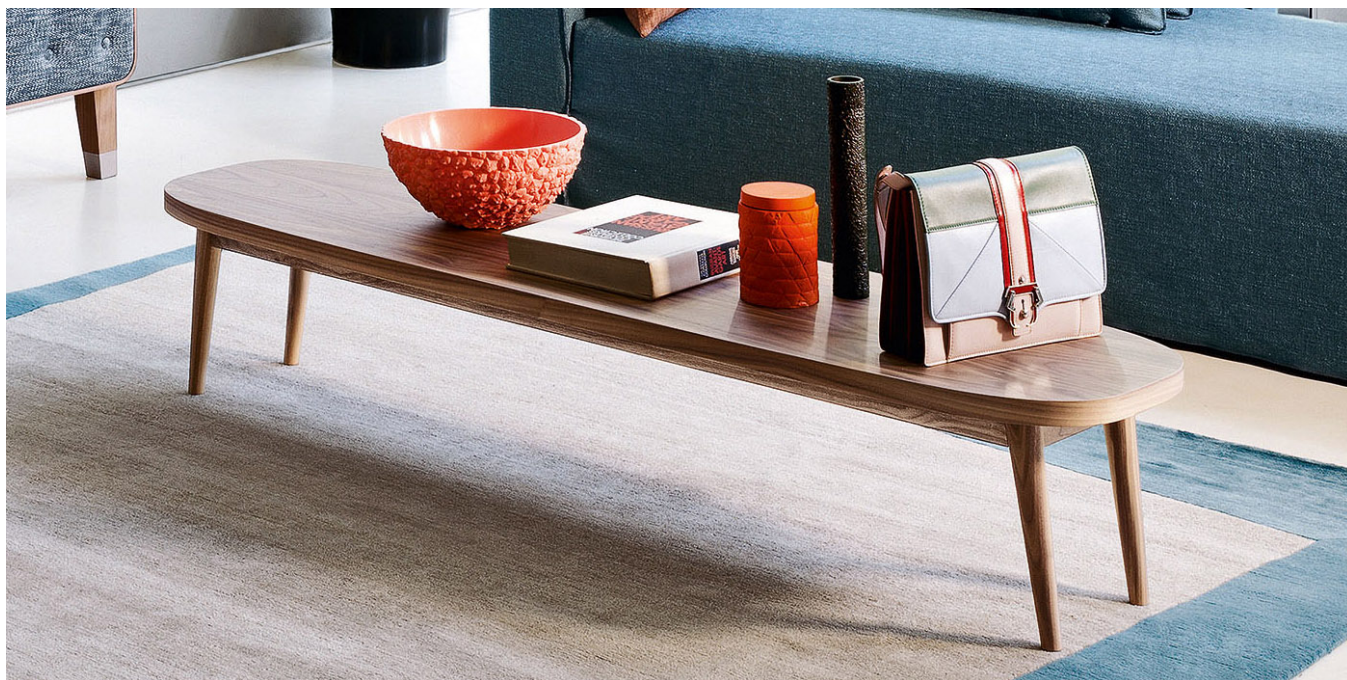

GERVASONI™

Brick 248 / 248 R

collezione: **Brick / Coffee tables**

designer: **Paola Navone**

Oval coffee table, frame in walnut or oak. Top in walnut/oak, solid or veneer, in white Carrara marble. Available wood finishes: natural lacquered American walnut; bleached oak; white, grey, air force blue or black lacquered oak