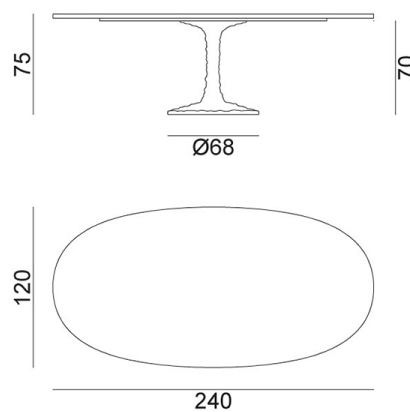

GERVASONI™

Next 137

collezione: **Next / Spin / Tables**

designer: **Paola Navone**

Oval table, cast polished aluminium central base. Plain fixed top in white Carrara marble or wood. Available wood finishes: natural, white, grey, air force blue, black lacquered American walnut.