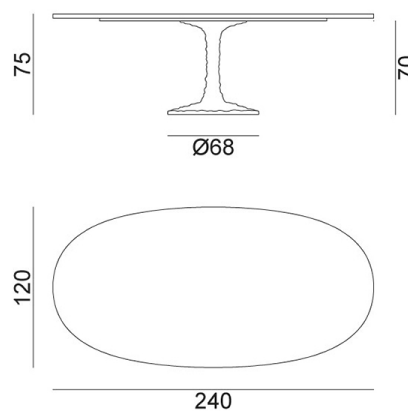

## Next 137

collezione: **Next / Spin / ???**

designer: **Paola Navone**

Plain fixed top in white Carrara marble or wood. Available wood finishes: natural, white, grey, air force blue, black lacquered American walnut.