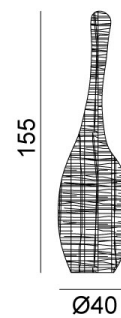

GERVASONI™

Bolla M

collezione: **Bell + Bolla + Corallo / Lamps**

designer: **Michael Sodeau**

Floor standing lamp in natural melange rattan core with wiring, switch and bulb 42 W, 220 Volt. On request, 110 Volt, US plug, bulb not included. Same model, matt white, grey, air force blue, black lacquered.