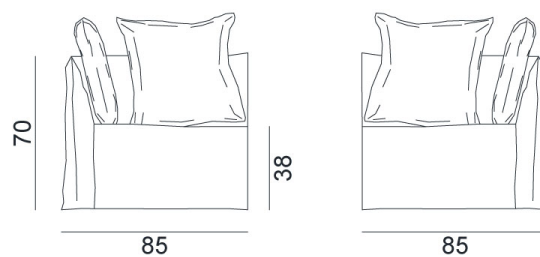

GERVASONI™

Ghost Out 27

collezione: **Outdoor / Sofas**

designer: **Paola Navone**

Corner / end element for outdoor use, upholstered with water repellent polyurethane foams. Removable cover. Two back cushions 60 x 60 cm.