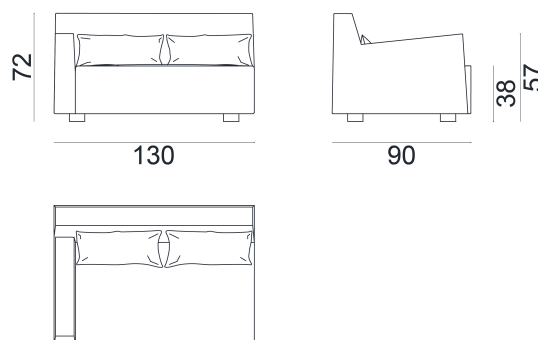

## More 07 L / R

collezione: **More / ??**

designer: **Paola Navone**

Modular end element, upholstered with polyurethane foams, removable covers, left (L) or right (R) armrest. Two lumbar cushions in dacron and down 60x30 cm.