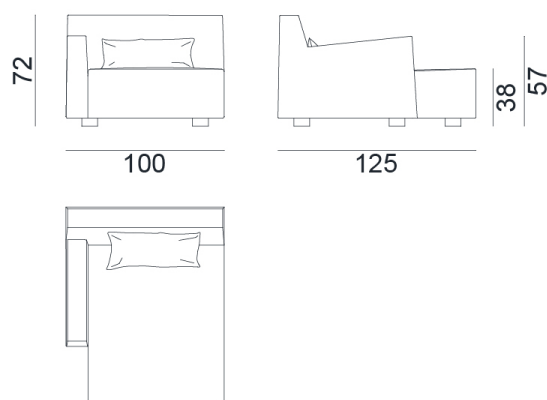

GERVASONI™

More 20 L / R

collezione: **More / Day-beds**

designer: **Paola Navone**

Modular dormeuse, upholstered with polyurethane foams, removable covers, left (L) or right (R) armrest. One lumbar cushion in dacron and down 60x30 cm.