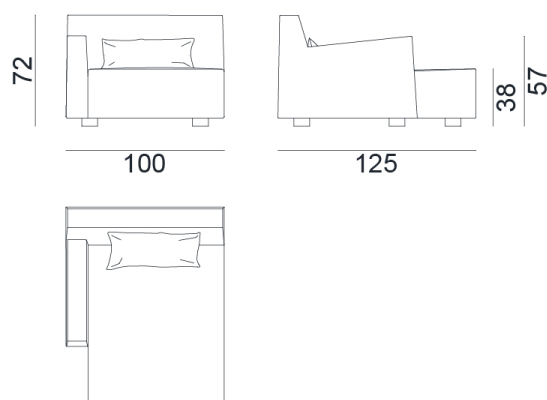

GERVASONI™

More 20 L / R

collezione: **More / ???**
designer: **Paola Navone**

Modular dormeuse, upholstered with polyurethane foams, removable covers, left (L) or right (R) armrest. One lumbar cushion in dacron and down 60x30 cm.