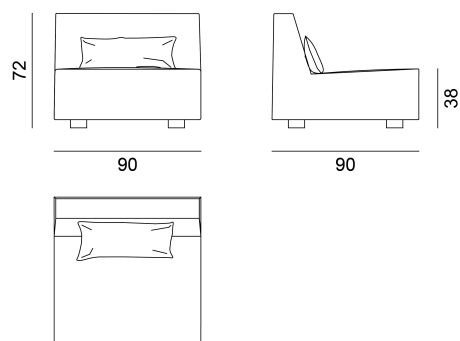

GERVASONI™

More 05

collezione: **More / Sofas**

designer: **Paola Navone**

Modular lounge chair w/o arms, upholstered with polyurethane foams, removable covers. One lumbar cushion in dacron and down 60x30 cm.