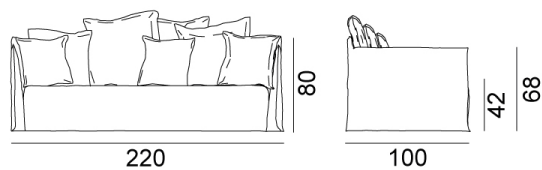

GERVASONI™

Ghost 112

collezione: **Ghost / Sofas**

designer: **Paola Navone**

Sofa, multilayer and solid wood frame, with elastic belts, upholstered with polyurethane foams, removable covers. Three back cushions in dacron and down 80 x 80 cm, two 60 x 60 cm and two 50 x 50 cm.