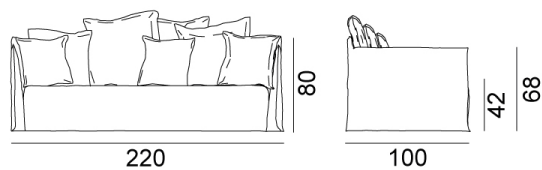

GERVASONI™

Ghost 112

collezione: **Ghost / ??**

designer: **Paola Navone**

Sofa, multilayer and solid wood frame, with elastic belts, upholstered with polyurethane foams, removable covers. Three back cushions in dacron and down 80 x 80 cm, two 60 x 60 cm and two 50 x 50 cm.