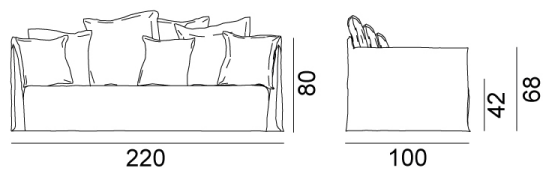

GERVASONI™

Ghost 112

collezione: **Ghost / ??**

designer: **Paola Navone**

Sofa, multilayer and solid wood frame, with elastic belts, upholstered with polyurethane foams, removable covers. Three back cushions in dacron and down 80 x 80 cm, two 60 x 60 cm and two 50 x 50 cm.