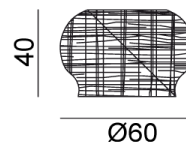

## Bolla 10

collezione: **Bell + Bolla + Corallo / Coffee tables**

designer: **Michael Sodeau**

Side table / ottoman in natural melange rattan core. Same model, matt white, grey, air force blue, black lacquered.