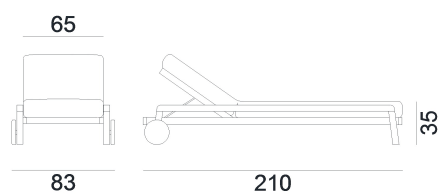

GERVASONI™

Win 07

collezione: **Gervasoni Outdoor / ???**

designer: **Paola Navone**

Day-bed in white or gray lacquered aluminum and natural teak. Adjustable slat, two teflon and teak wheels, mattress with removable cover 200 x 72 cm.