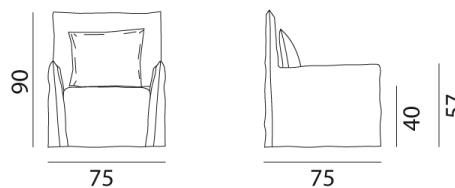

GERVASONI™

Ghost 04

collezione: **Ghost / Armchairs**

designer: **Paola Navone**

Armchair, multilayer and solid wood frame, with elastic belts, upholstered with polyurethane foams, removable covers. One back cushion in dacron and down 50 x 50 cm.