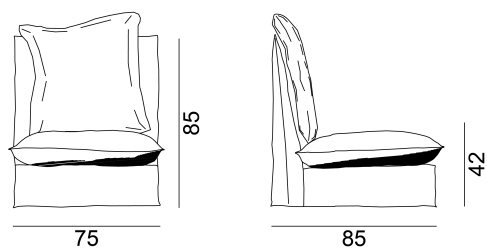

GERVASONI™

Ghost 06

collezione: **Ghost / Armchairs**

designer: **Paola Navone**

Modular lounge chair w/o arms, multilayer and solid wood frame, with elastic belts, upholstered with polyurethane foams, removable covers. One back cushion in dacron and down 60 x 60 cm.