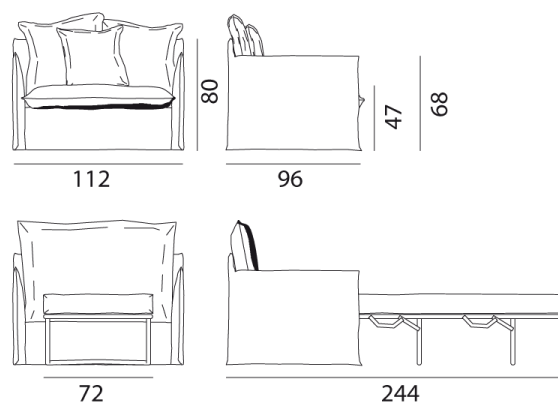

GERVASONI™

Ghost 11

collezione: **Ghost / Armchairs**

designer: **Paola Navone**

Put-me-up chair, multilayer and solid wood frame, with elastic belts, upholstered with polyurethane foams, removable covers. Two cushions 60 x 60 cm, one 50 x 50 cm. Folding metal frame. Mattress with polyurethane foams 72 x 200 x 11 cm.