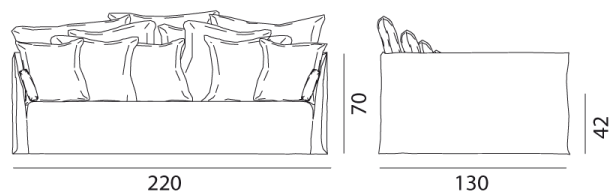

GERVASONI™

Ghost 16

collezione: **Ghost / Sofas**

designer: **Paola Navone**

Sofa, multilayer and solid wood frame, with elastic belts, upholstered with polyurethane foams, removable covers. Three back cushions 80 x 80 cm, four 60 x 60 cm, four 50 x 50 cm, two arm cushions 120 x 34 cm.