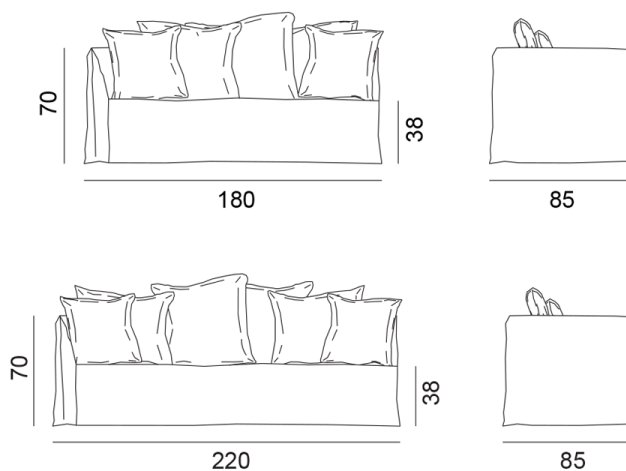

GERVASONI™

Ghost 21 L - R

collezione: **Ghost / Sofas**

designer: **Paola Navone**

Modular sofa, multilayer and solid wood frame, with elastic belts, one right or left armrest, upholstered with polyurethane foams, removable covers. Three back cushions in dacron and down 60 x 60 cm and two 50 x 50 cm. Available also GHOST 22 L - R (W 220 cm).